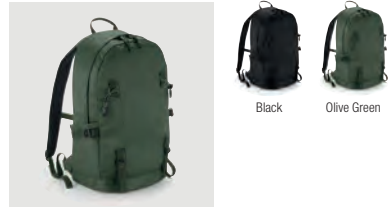

QD456 Classic Book Bag

Black Bottle Green Bright Royal Burgundy Classic Red French Navy Purple Yellow

QD457 Junior Book Bag with Strap

Bottle Green Bright Red Bright Royal Burgundy French Navy

New QD512 Active Outdoor 25 Litre Daypack

New QD513 Active Outdoor 30 Litre Backpack

QD520 Everyday Outdoor 20L Backpack

QD525 Pro Cargo Bag

New QD540 Zürich Travel Backpack

New QD542 Zürich Toploader Backpack

New QD543 Zürich Roll-Top Backpack

New QD544 Zürich 35 Litre Hybrid Holdall