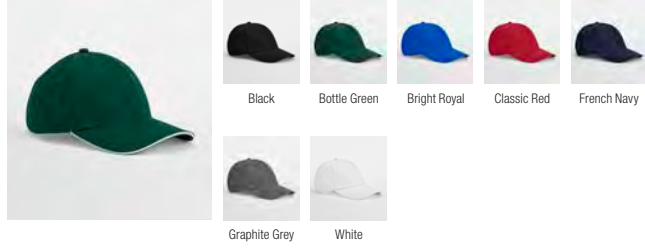

B820 EarthAware® Classic Organic Cotton 6 Panel Cap

B820C EarthAware® Classic Organic Cotton 6 Panel Cap - Sandwich Peak

B821B EarthAware® Junior Classic Organic Cotton 6 Panel Cap

B825 EarthAware® Classic Organic Cotton 5 Panel Cap