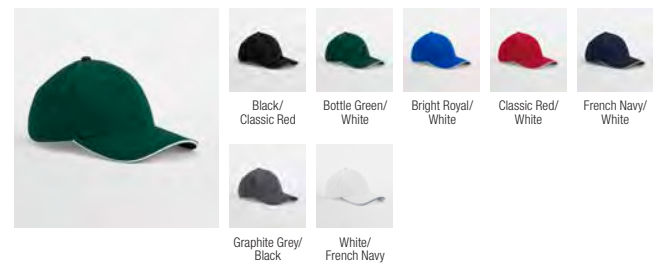

B820C EarthAware® Classic Organic Cotton 6 Panel Cap - Sandwich Peak