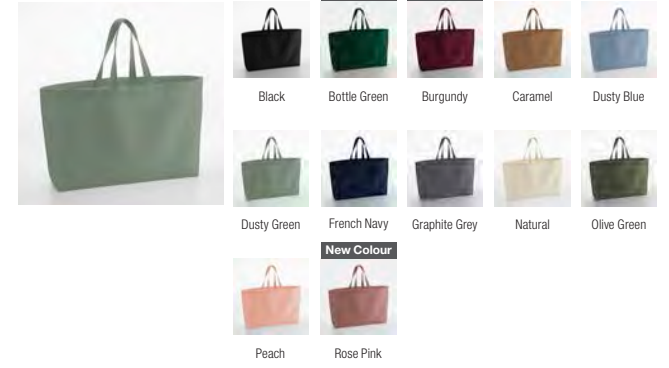

W688 Nautical Barrel Bag

Natural/Grey Natural/Navy Natural/Pink

W690 EarthAware® Organic Boat Bag

Natural/Amber Natural/Classic Red Natural/French Navy Natural/Sage Green

W691 EarthAware® Organic Twill Tote

Apple Green Cornflower Blue Natural Orange Raspberry Pink

Sunflower Violet

W695 EarthAware® Organic Twill Shopper

Apple Green Cornflower Blue Natural Orange Raspberry Pink

Sunflower Violet

W696 Oversized Canvas Tote Bag

Black Bottle Green Burgundy Caramel Dusty Blue

Dusty Green French Navy Graphite Grey Natural Olive Green

Peach Rose Pink

New W697 Heavyweight Canvas Tote Bag

Black Burgundy Dusty Green French Navy Natural Rose Pink