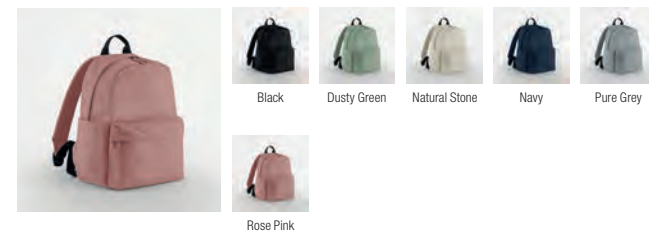

BG185S Premium Recycled Mini Backpack