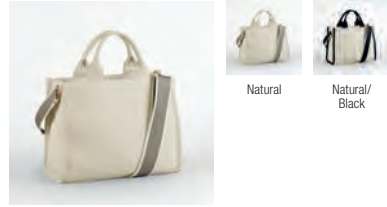

QD632 Puerto Medium Tote

Natural Natural/Black