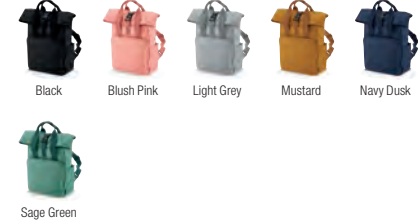

BG100 Brandable Key Clip

BG110 Icon Gymsac

BG118 Recycled Twin Handle Roll-Top Backpack

BG118L Recycled Twin Handle Roll-Top Laptop Backpack

BG118S Recycled Mini Twin Handle Roll-Top Backpack

BG125 Original Fashion Backpack

BG125J Junior Fashion Backpack

BG125L Maxi Fashion Backpack

BG125S Mini Fashion Backpack

BG137 Reflective Gymsac

BG138 Reflective Roll-Top Backpack

BG140 Original Barrel Bag

BG140L Original Barrel Bag XL

BG140S Mini Barrel Bag