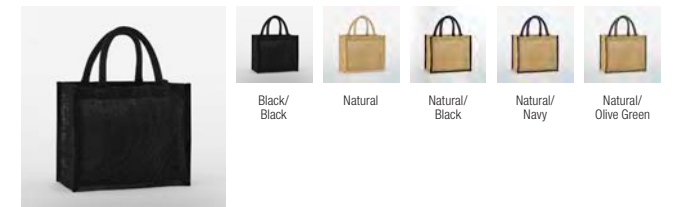

W452 Jute Base Canvas Tote XL

W466 Soft Washed Jute Beach Bag

W470 Natural Starched Jute Classic Shopper

W473 Natural Starched Jute Midi Tote

W475 Natural Starched Jute Market Shopper

W477 Natural Starched Jute Mini Gift Bag