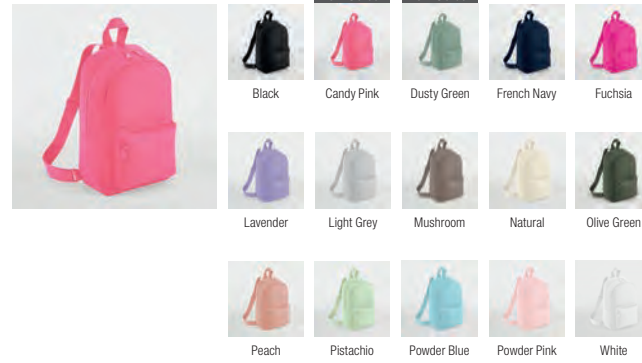

BG125J Junior Fashion Backpack

BG125L Maxi Fashion Backpack

BG125S Mini Fashion Backpack

BG137 Reflective Gymsac

BG138 Reflective Roll-Top Backpack

BG140 Original Barrel Bag

BG140L Original Barrel Bag XL

BG140S Mini Barrel Bag

BG143 Oversized Cross Body Bag

BG144 Studio Waistpack

BG145 Junior Dance Bag

BG150 Packaway Barrel Bag

BG153 Mini Essential Fashion Backpack

BG168 Scuba Backpack

New BG184 Original Carryall Tote Bag

BG185 Premium Recycled Backpack