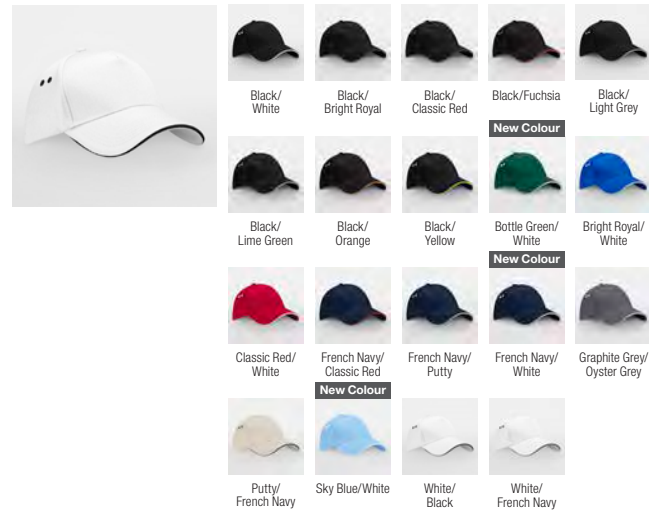

B11B Junior Legionnaire Style Cap

B15 Ultimate 5 Panel Cap

B15C Ultimate 5 Panel Cap – Sandwich Peak

B18 Ultimate 6 Panel Cap

B20 Athleisure 6 Panel Cap

B25 Authentic 5 Panel Cap

B25C Authentic 5 Panel Cap – Piped Peak