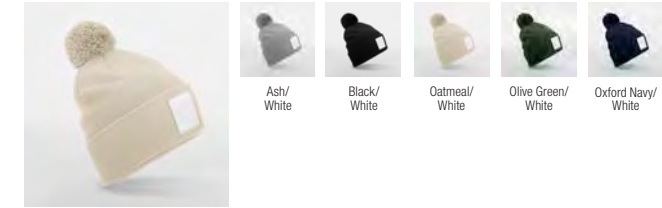

New B336B Kids Deep Cuffed Tonal Patch Beanie

B336R Deep Cuffed Tonal Patch Beanie

B337R Appliqué Patch Beanie

B338R Appliqué Patch Beanie

New B340A Organic Baby Bear Beanie (2 SIZES - 6-12 MTHS, 12-24 MTHS)