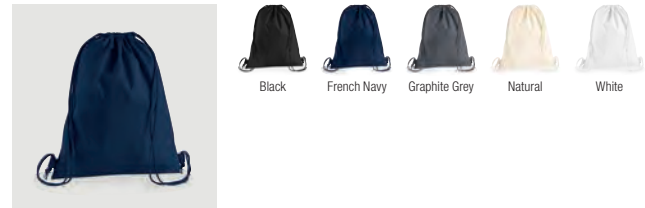

W210 Premium Cotton Gymsac

Black French Navy Graphite Grey Natural White