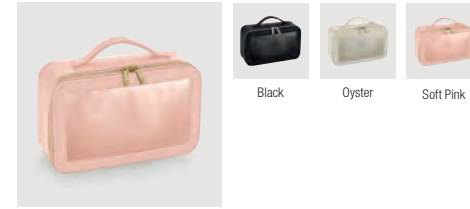

BG760 Boutique Weekender

BG761 Boutique Open Flat Mini Accessory Case

BG762 Boutique Open Flat Accessory Case

BG763 Boutique Vanity Case

BG764 Boutique Clear Window Travel Case

BG766 Boutique Waist Bag

BG767 Boutique Phone Carry Case

BG768 Boutique Backpack

BG815 Tarp Roll-Top Backpack

New **BG822** Minimal Lifestyle Tote

New **BG823** Minimal Lifestyle Mini Messenger

New BG824 Minimal Lifestyle Pouch

BG840 MOLLE Utility Patch

BG841 MOLLE Utility Sublimation Patch