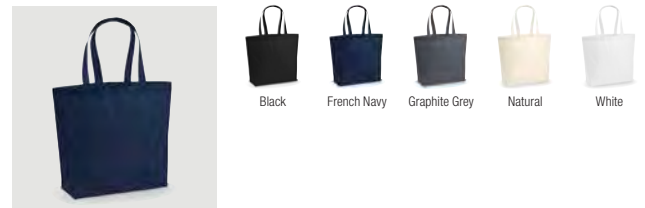

W225 Premium Cotton Maxi Tote

Black French Navy Graphite Grey Natural White