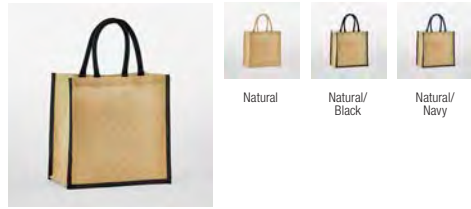

W452 Jute Base Canvas Tote XL

W466 Soft Washed Jute Beach Bag

W470 Natural Starched Jute Classic Shopper

W473 Natural Starched Jute Midi Tote

W475 Natural Starched Jute Market Shopper

W477 Natural Starched Jute Mini Gift Bag