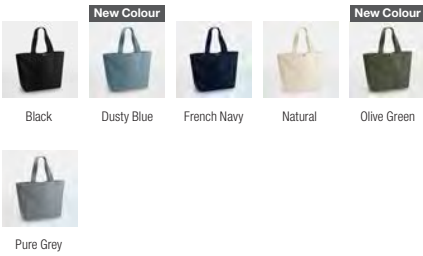

W858 EarthAware® Organic Contrast Shopper