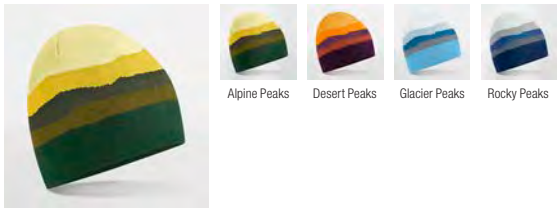

B394R Mountain Peaks Pull-On Beanie

Alpine Peaks Desert Peaks Glacier Peaks Rocky Peaks