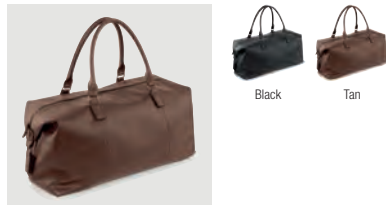

Black

QD779 Tailored Luxe Wash Bag

Black

QD810 Airside Underseat Backpack

QD813 Airside Weekender

QD815 Airside Cross Body Bag

QD878 NuHide® Weekender

QD879 NuHide® Washbag