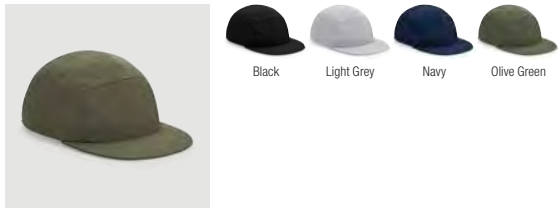

B655 Low Profile Vintage Cap

New B655B Junior Low Profile Vintage Cap

B656 Faux Suede 6 Panel Cap

B657 Relaxed 5 Panel Vintage Cap

B659 Outdoor 5 Panel Camper Cap

B660 Original Flat Peak Snapback

B661 Original Flat Peak 6 Panel Snapback

Black/Black
Grey/Black

B668 Suede Peak Snapback

Denim Blue
Vintage Black

B677 Jersey Athleisure Baseball Cap

Black
French Navy
Heather Grey

B686 Reversible Bucket Hat
2 SIZES - S/M, L/XL

Black/Light Grey
French Navy/White
Olive Green/Stone