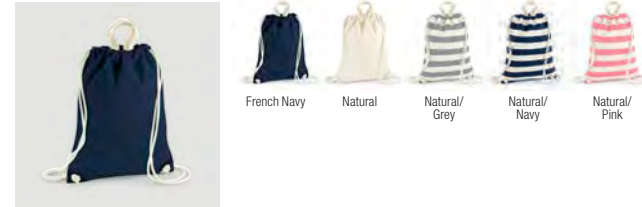

New W677 Oversized Beach Bag

W680 Nautical Beach Bag

French Navy Natural Natural/Grey Natural/Navy Natural/Pink

W684 Nautical Accessory Bag

Natural/Grey Natural/Navy Natural/Pink

W686 Nautical Gymsac

French Navy Natural Natural/Grey Natural/Navy Natural/Pink