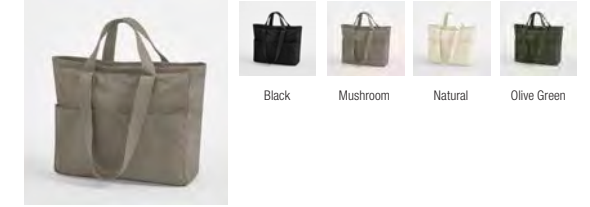

W540 Canvas Accessory Bag
3 SIZES - S, M, L

W544 Dipped Base Canvas Accessory Bag
2 SIZES - M, L

W552 Canvas Accessory Case
2 SIZES - S, L

W558 Canvas Vanity Case

W572 Reversible Canvas Organiser
2 SIZES - M, L

W580 Heavy Canvas Storage Trug
3 SIZES - S, M, L

W600 Gallery Canvas Tote

W604 Double Handle Cargo Pocket Tote

W606 Oversized Heavy Duty Canvas Tote Bag

W608 Resort Canvas Bag

W610 Everyday Canvas Tote

W620 Fairtrade Cotton Bottle Bag