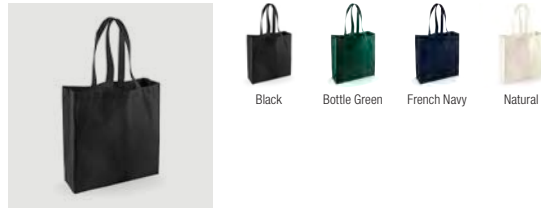

W623 Fairtrade Cotton Classic Shopper

Black Bottle Green French Navy Natural