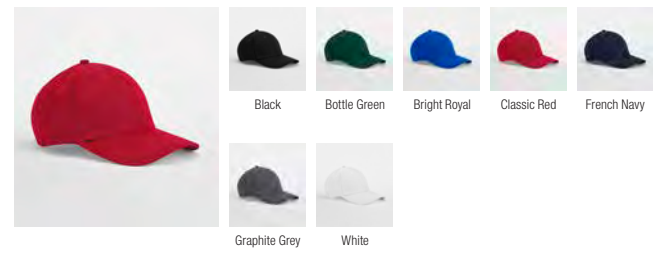

B820 EarthAware® Classic Organic Cotton 6 Panel Cap