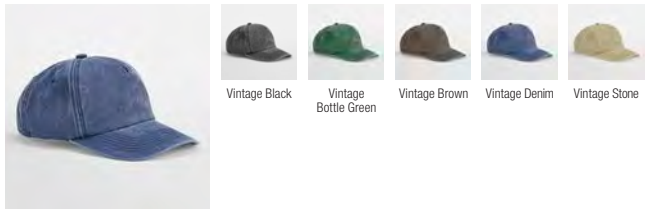

B655 Low Profile Vintage Cap

New B655B Junior Low Profile Vintage Cap

B656 Faux Suede 6 Panel Cap

B657 Relaxed 5 Panel Vintage Cap

B659 Outdoor 5 Panel Camper Cap

B660 Original Flat Peak Snapback

B661 Original Flat Peak 6 Panel Snapback

Black/Black
Grey/Black

B668 Suede Peak Snapback

Denim Blue
Vintage Black

B677 Jersey Athleisure Baseball Cap

Black
French Navy
Heather Grey

B686 Reversible Bucket Hat
2 SIZES - S/M, L/XL

Black/Light Grey
French Navy/White
Olive Green/Stone