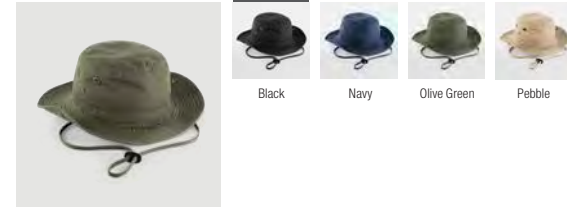

B789 Outback Hat