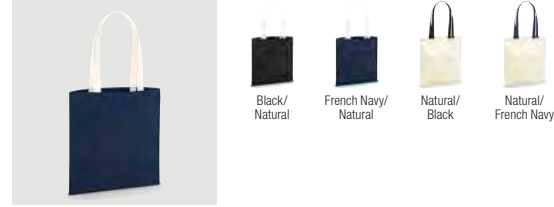

W701 Tea Towel

W710 Organic Cotton Tea Towel

W801 EarthAware® Organic Bag for Life

W801C EarthAware® Organic Bag for Life – Contrast Handles

New W804 EarthAware® Organic Varsity Shopper

New W805 EarthAware® Organic Maxi Bag for Life