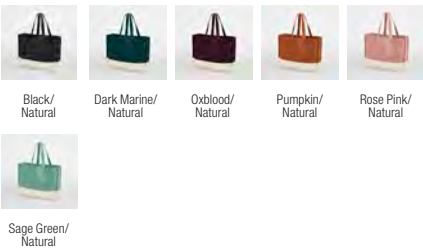

W881 EarthAware® Organic Mini Rucksack