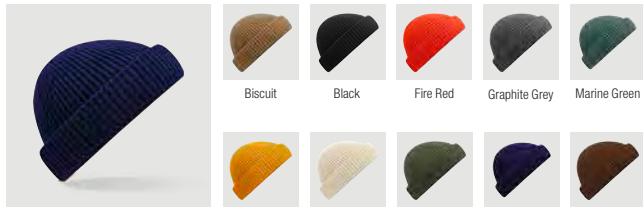

B383R Harbour Beanie

Biscuit Black Fire Red Graphite Grey Marine Green

Mustard Oatmeal Olive Green Oxford Navy Walnut