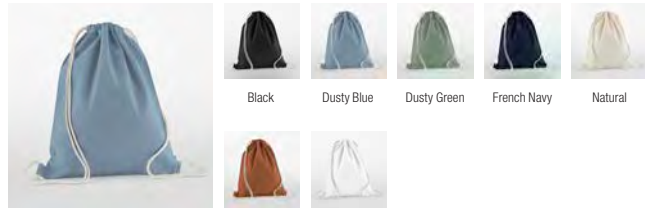

Terracotta White

W160 Organic Cotton InCo. Gymsac

Black Dusty Blue Dusty Green French Navy Natural