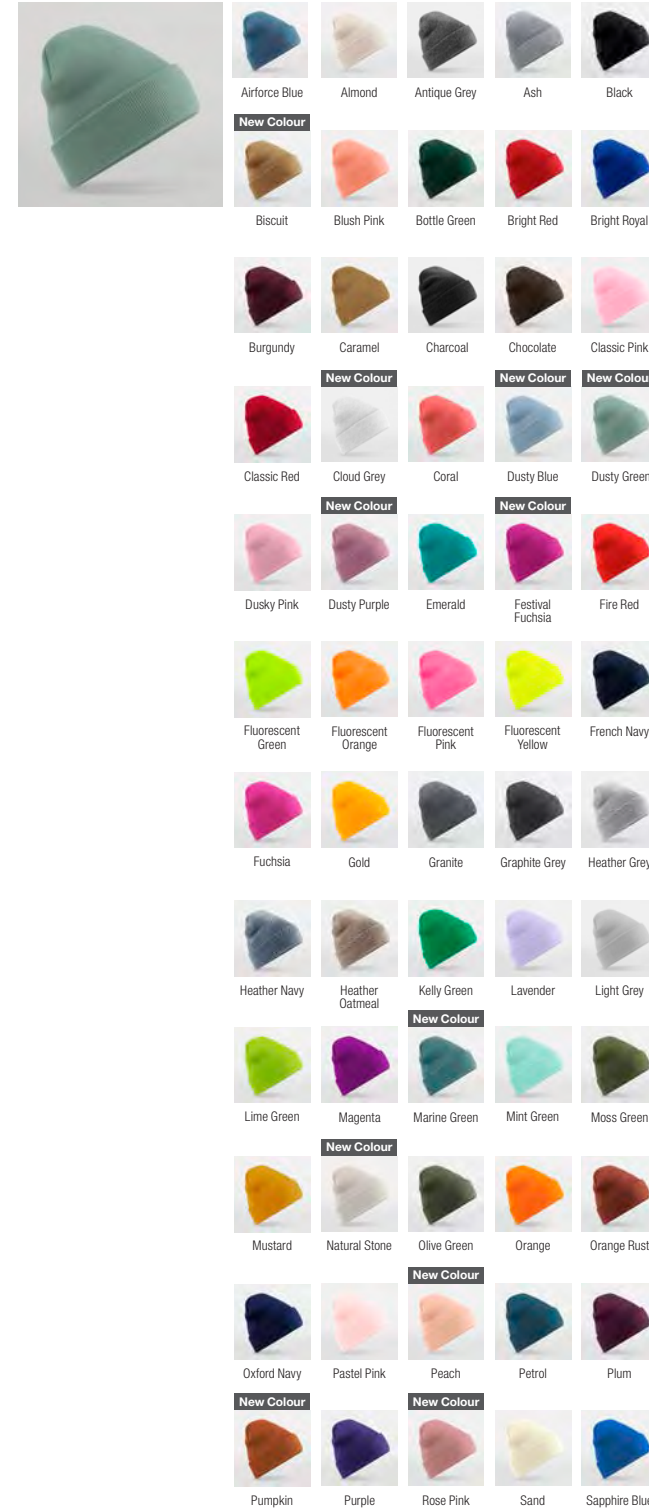

B45 Original Cuffed Beanie