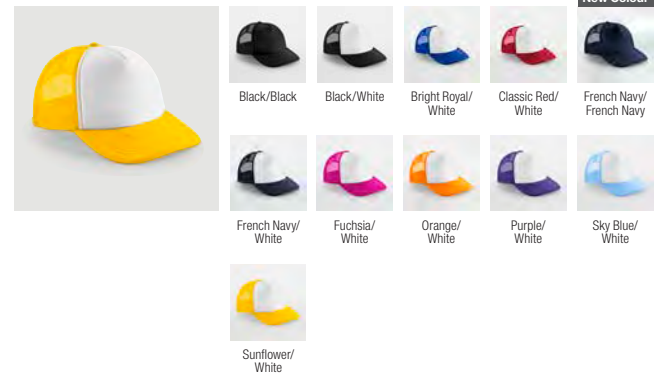

B642 Microknit Snapback Trucker

B643 Suede Snapback Trucker

B644R Technical Mesh Trucker

B645 Vintage Snapback Trucker

B645B Junior Vintage Snapback Trucker

B646 Urbanwear Trucker

B648 Urbanwear 6 Panel Snapback