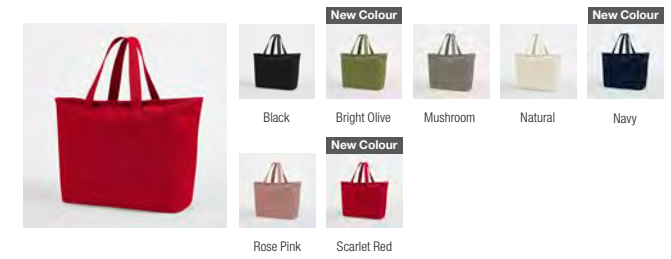

W580 Heavy Canvas Storage Trug
3 SIZES - S, M, L

W600 Gallery Canvas Tote

W604 Double Handle Cargo Pocket Tote

W606 Oversized Heavy Duty Canvas Tote Bag

W608 Resort Canvas Bag

W610 Everyday Canvas Tote

W620 Fairtrade Cotton Bottle Bag

Black Natural

W623 Fairtrade Cotton Classic Shopper

Black Bottle Green French Navy Natural

W626 Fairtrade Cotton Deck Bag

French Navy Natural

W671 Fairtrade Cotton Camden Shopper

Black French Navy Light Grey Natural Natural/Black