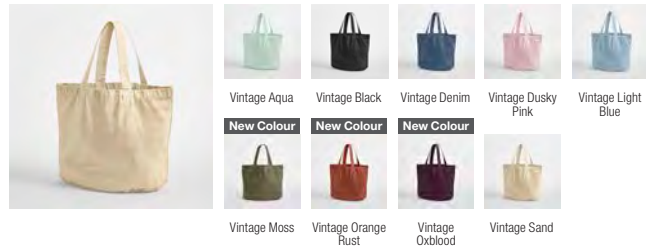

W345 Garment Dyed Shopper