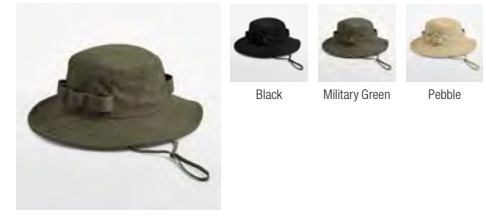

B790R Outdoor Adventure Sun Hat
2 SIZES - S/M, L/XL