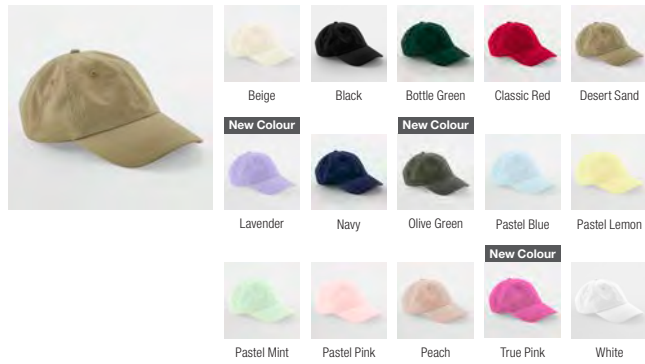

B649 Urbanwear 5 Panel Snapback

B651 Urbanwear 6 Panel Cap

B652N EarthAware® Organic Cotton 6 Panel Dad Cap

B653 Low Profile 6 Panel Dad Cap

New B653B Junior Low Profile 6 Panel Dad Cap

B654 Canvas 5 Panel Camper Cap