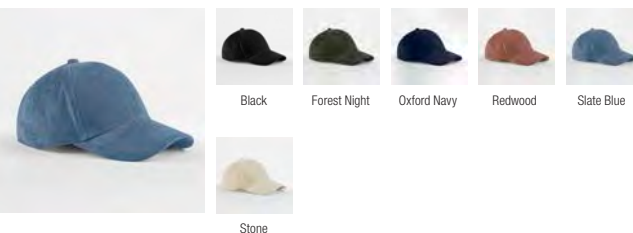

B680 EarthAware® Organic Cord Baseball Cap

Black
Forest Night
Oxford Navy
Redwood
Slate Blue