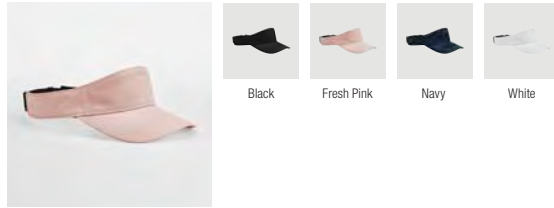

New B165 Club Cap

New B166R Match Day Cap

B171 Teamwear Competition Cap

B172R Performance Cap

B173R Performance Ponytail Cap

B174R Performance Visor

B182 Coolmax® Flow Mesh Cap

New B183 Technical Training Cap