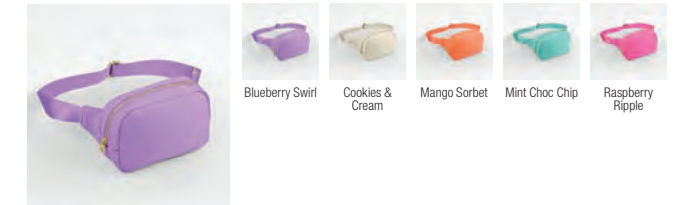

BG842 MOLLE Utility Waistpack

BG848 MOLLE Tactical 25L Backpack

BG850 MOLLE Tactical 35L Backpack

BG853 Old School Boardpack

BG855 Roll-Top Backpack

BG858 Block Roll-Top Backpack

BG870 Simplicity Roll-Top Backpack

BG871 Simplicity Roll-Top Backpack Lite

BG873 Simplicity Tote

BG875 Simplicity Waistpack

BG882 Sundae Accessory Case
2 SIZES - M, L

BG883 Sundae Cross Body Bag

BG884 Sundae Wristlet

Blueberry Swirl Cookies & Cream Mango Sorbet Mint Choc Chip Raspberry Ripple

BG886 Sundae Mini Backpack

Blueberry Swirl Cookies & Cream Mango Sorbet Mint Choc Chip Raspberry Ripple

BG901 Sublimation Shopper

Natural White

BG910 Sublimation Gymsac

Natural White

BG915 Sublimation Stuff Bag
4 SIZES - XS, S, M, L