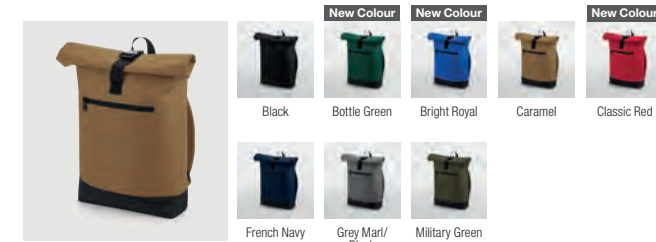

BG842 MOLLE Utility Waistpack

BG848 MOLLE Tactical 25L Backpack

BG850 MOLLE Tactical 35L Backpack

BG853 Old School Boardpack

BG855 Roll-Top Backpack

BG858 Block Roll-Top Backpack

BG870 Simplicity Roll-Top Backpack