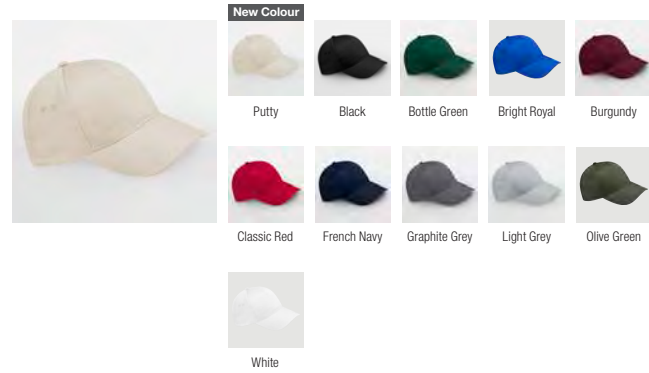

B11B Junior Legionnaire Style Cap

B15 Ultimate 5 Panel Cap

B15C Ultimate 5 Panel Cap – Sandwich Peak

B18 Ultimate 6 Panel Cap

B20 Athleisure 6 Panel Cap

B25 Authentic 5 Panel Cap

B25C Authentic 5 Panel Cap – Piped Peak