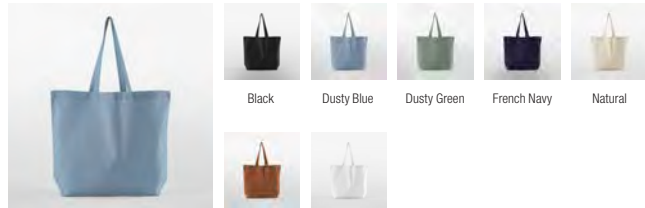

Terracotta White

W165 Organic Cotton InCo. Maxi Bag for Life

Black Dusty Blue Dusty Green French Navy Natural