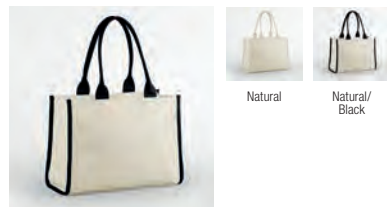

Black

QD610 Vintage Canvas Despatch Bag

Sahara Vintage Black Vintage Military Green Vintage Oxford Navy

QD612 Vintage Canvas Backpack

Sahara Vintage Military Green Vintage Oxford Navy

QD613 Vintage Canvas Holdall

Sahara Vintage Black Vintage Brown Vintage Light Grey Vintage Military Green Vintage Oxford Navy

QD630 Puerto Pouch

Natural

QD632 Puerto Medium Tote

Natural Natural/Black

QD633 Puerto Large Tote

Natural Natural/Black