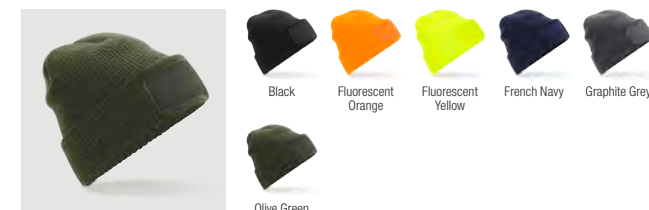

B440 Thinsulate™ Patch Beanie