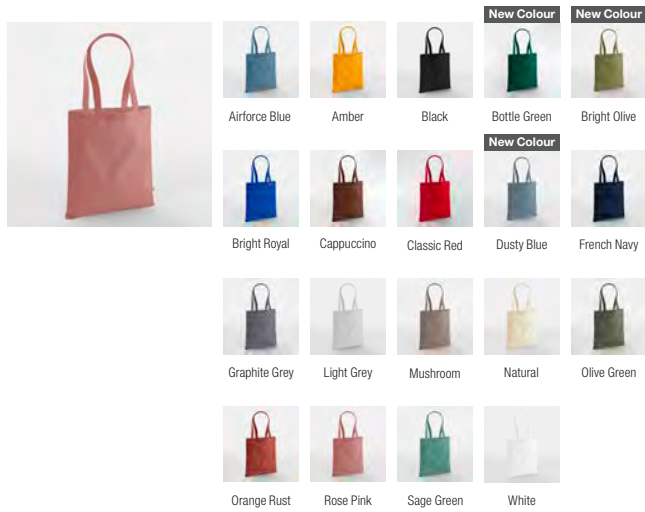

W821 EarthAware® Organic Spring Tote

W801 EarthAware® Organic Bag for Life