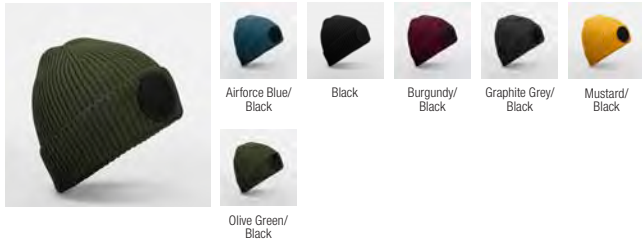

B332R Circular Fashion Patch Beanie