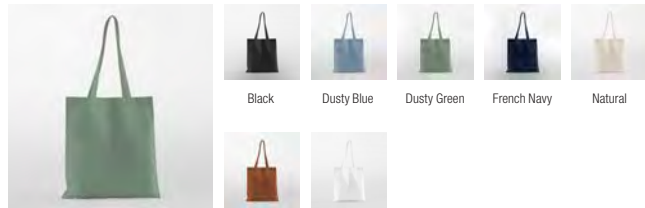

Terracotta White

W161 Organic Cotton InCo. Bag for Life

Black Dusty Blue Dusty Green French Navy Natural