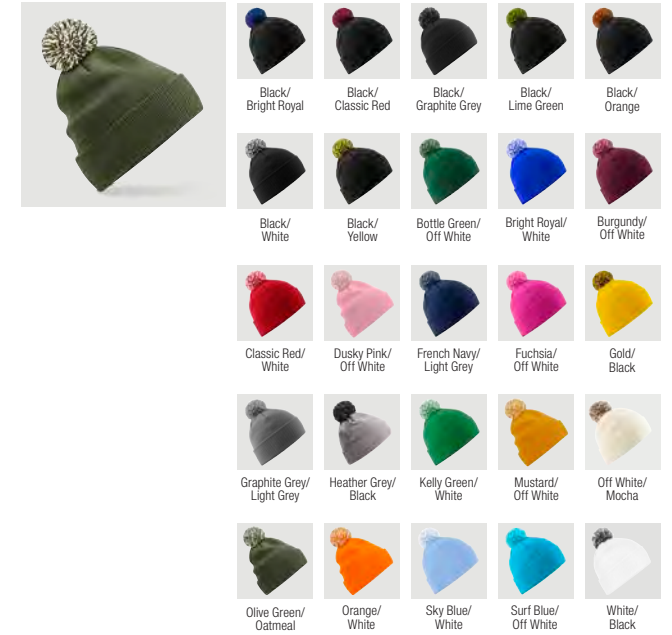

B450 Snowstar® Beanie