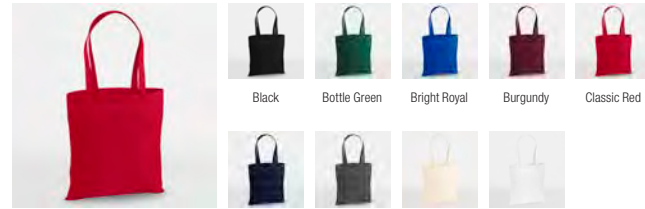

French Navy Graphite Grey Natural White

W201 Premium Cotton Tote

Black Bottle Green Bright Royal Burgundy Classic Red