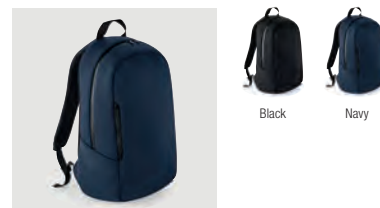

BG125J Junior Fashion Backpack

BG125L Maxi Fashion Backpack

BG125S Mini Fashion Backpack

BG137 Reflective Gymsac

BG138 Reflective Roll-Top Backpack

BG140 Original Barrel Bag

BG140L Original Barrel Bag XL

BG140S Mini Barrel Bag

BG143 Oversized Cross Body Bag

BG144 Studio Waistpack

BG145 Junior Dance Bag

BG150 Packaway Barrel Bag

BG153 Mini Essential Fashion Backpack

BG168 Scuba Backpack

New BG184 Original Carryall Tote Bag

BG185 Premium Recycled Backpack