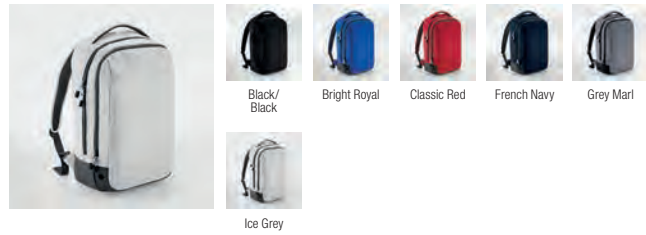

Ice Grey

BG544 Athleisure Holdall

Black

Black/Black

Bright Royal

Classic Red

French Navy

Fuchsia

Grey Marl

Ice Grey

Lime Green

Orange

BG545 Athleisure Sports Backpack

Black/Black

Bright Royal

Classic Red