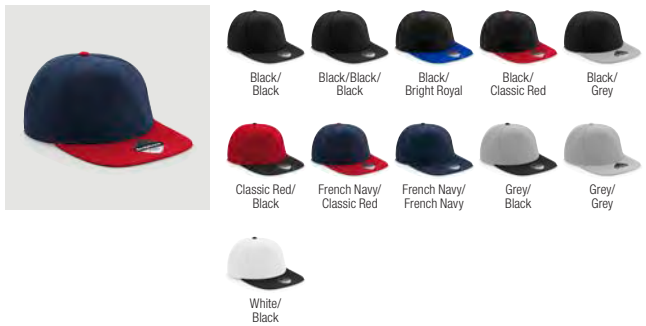

B655 Low Profile Vintage Cap

New B655B Junior Low Profile Vintage Cap

B656 Faux Suede 6 Panel Cap

B657 Relaxed 5 Panel Vintage Cap

B659 Outdoor 5 Panel Camper Cap

B660 Original Flat Peak Snapback

B661 Original Flat Peak 6 Panel Snapback