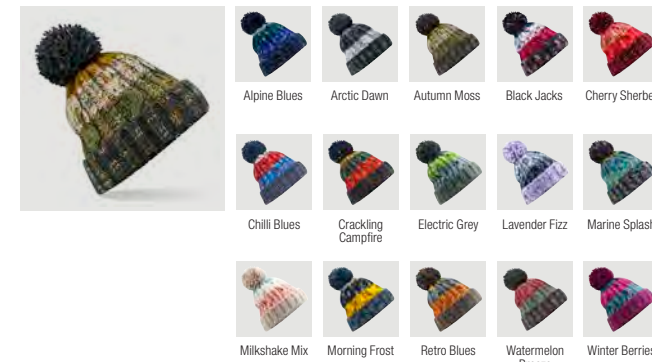

B486 Corkscrew Pom Pom Beanie

B490 TouchScreen Smart Gloves

B491 Fingerless Gloves

New B494R Fluffy Check Scarf