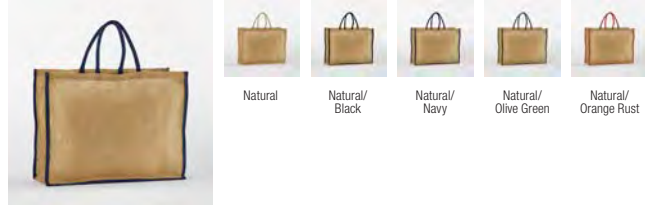

W185 Organic Festival Backpack

Natural

W201 Premium Cotton Tote

Black Bottle Green Bright Royal Burgundy Classic Red

French Navy Graphite Grey Natural White

W210 Premium Cotton Gymsac

Black French Navy Graphite Grey Natural White

W452 Jute Base Canvas Tote XL

W466 Soft Washed Jute Beach Bag

W470 Natural Starched Jute Classic Shopper

W473 Natural Starched Jute Midi Tote

W475 Natural Starched Jute Market Shopper

W477 Natural Starched Jute Mini Gift Bag