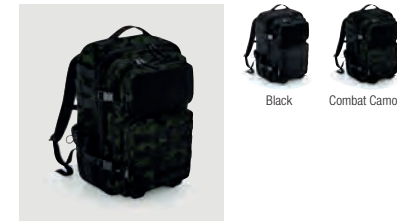

BG768 Boutique Backpack

BG815 Tarp Roll-Top Backpack

New **BG822** Minimal Lifestyle Tote

New **BG823** Minimal Lifestyle Mini Messenger

New BG824 Minimal Lifestyle Pouch

BG840 MOLLE Utility Patch

BG841 MOLLE Utility Sublimation Patch

BG842 MOLLE Utility Waistpack

BG848 MOLLE Tactical 25L Backpack

BG850 MOLLE Tactical 35L Backpack

BG853 Old School Boardpack

BG855 Roll-Top Backpack

BG858 Block Roll-Top Backpack

BG870 Simplicity Roll-Top Backpack