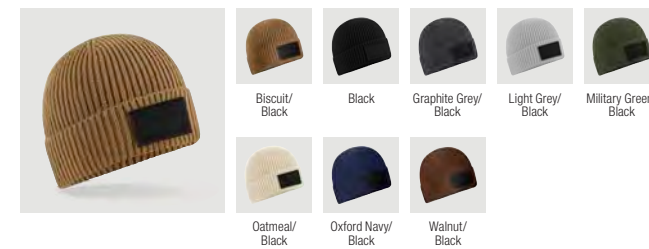

B434 Slopeside Waffle Headband

B437 Apres Beanie

B438N Organic Cotton Engineered Patch Beanie

B439 Thermal Snowstar® Beanie

B440 Thinsulate™ Patch Beanie

B442R Fashion Patch Beanie

B443 Snowstar® Patch Beanie