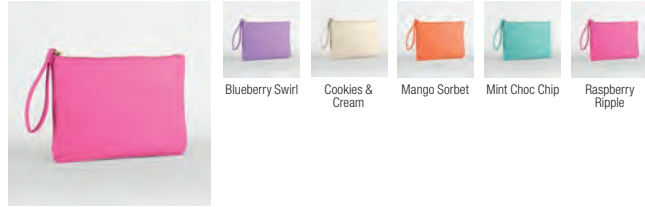

BG842 MOLLE Utility Waistpack

BG848 MOLLE Tactical 25L Backpack

BG850 MOLLE Tactical 35L Backpack

BG853 Old School Boardpack

BG855 Roll-Top Backpack

BG858 Block Roll-Top Backpack

BG870 Simplicity Roll-Top Backpack

BG871 Simplicity Roll-Top Backpack Lite

BG873 Simplicity Tote

BG875 Simplicity Waistpack

BG882 Sundae Accessory Case
2 SIZES - M, L

BG883 Sundae Cross Body Bag

BG884 Sundae Wristlet

Blueberry Swirl Cookies & Cream Mango Sorbet Mint Choc Chip Raspberry Ripple

BG886 Sundae Mini Backpack

Blueberry Swirl Cookies & Cream Mango Sorbet Mint Choc Chip Raspberry Ripple

BG901 Sublimation Shopper

Natural White

BG910 Sublimation Gymsac

Natural White

BG915 Sublimation Stuff Bag
4 SIZES - XS, S, M, L