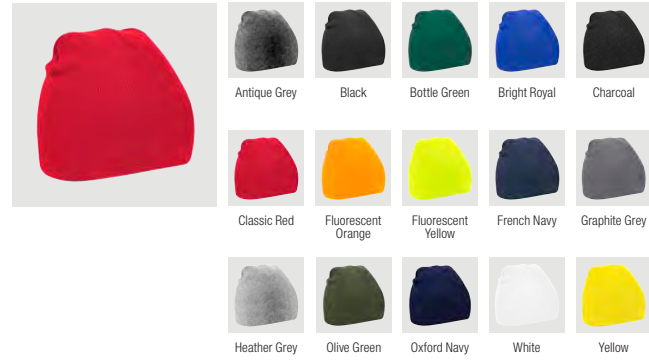

New B26N EarthAware® Organic Cotton Studio Cap

B33 Camo Army Cap

B34 Army Cap

B40R Original Deep Cuffed Beanie

B41 Sports Visor

B42 Enhanced-Viz Beanie

B43R Recycled Mini Fisherman Beanie

B44 Original Pull-On Beanie