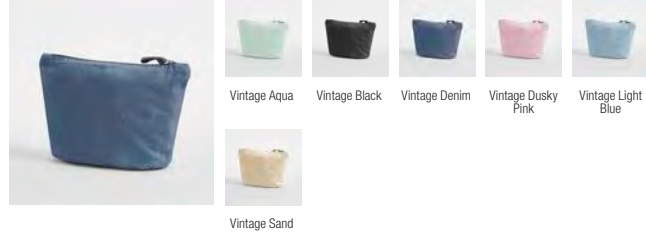

W340 Garment Dyed Accessory Bag