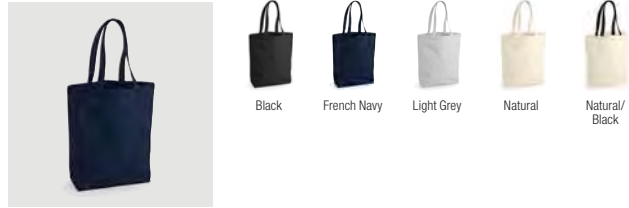

W580 Heavy Canvas Storage Trug
3 SIZES - S, M, L

W600 Gallery Canvas Tote

W604 Double Handle Cargo Pocket Tote

W606 Oversized Heavy Duty Canvas Tote Bag

W608 Resort Canvas Bag

W610 Everyday Canvas Tote

W620 Fairtrade Cotton Bottle Bag

Black Natural

W623 Fairtrade Cotton Classic Shopper

Black Bottle Green French Navy Natural

W626 Fairtrade Cotton Deck Bag

French Navy Natural

W671 Fairtrade Cotton Camden Shopper

Black French Navy Light Grey Natural Natural/Black