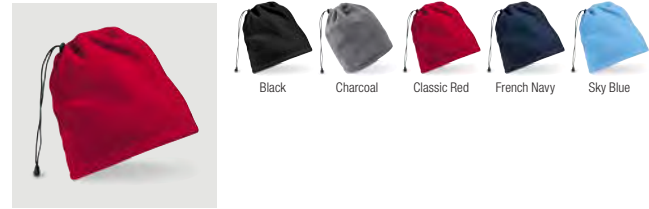

B290 Suprafleece® Geneva Scarf