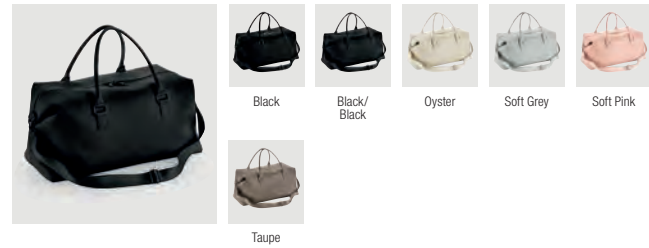

BG761 Boutique Open Flat Mini Accessory Case