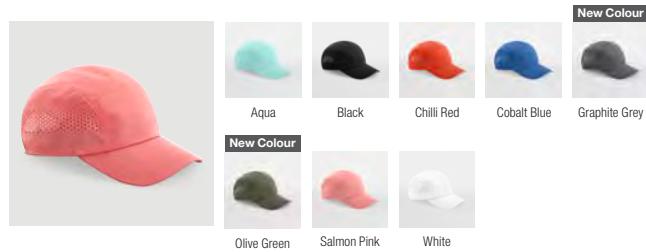

B282R Recycled Fleece Hood

B188 Technical Running Cap