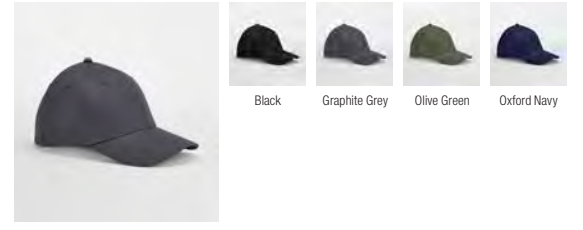

B803 EarthAware® Organic Cotton Stretch-Fit Cap
2 SIZES - S/M, L/XL