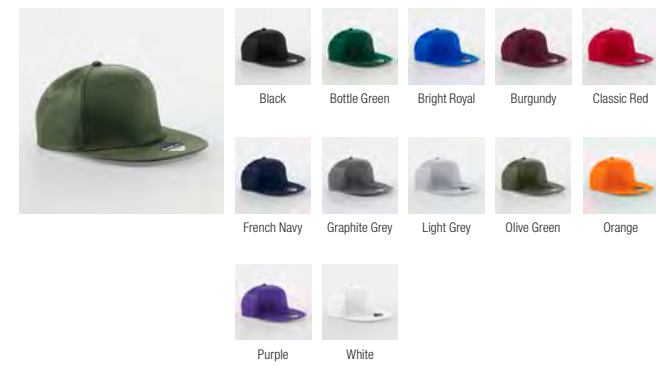

B610 5 Panel Snapback Rapper Cap