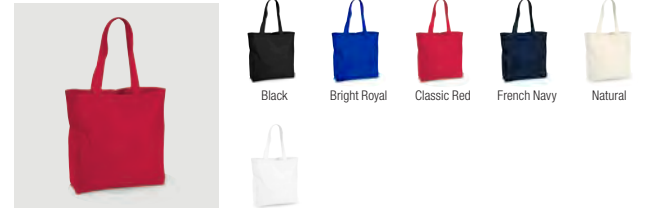

White

W265 Organic Premium Cotton Maxi Tote

Black Bright Royal Classic Red French Navy Natural