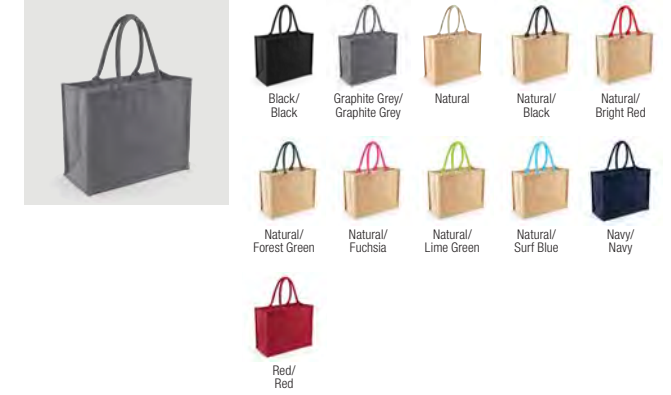

W408 Jute Jumbo Shopper

W409 Jute Boutique Shopper

W411 Jute Petite Gift Bag