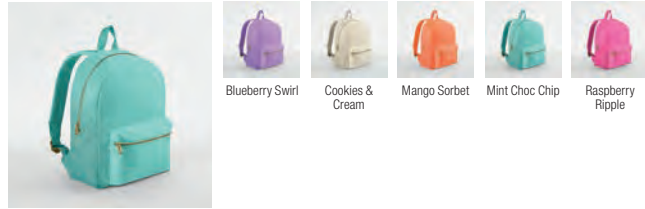

BG842 MOLLE Utility Waistpack

BG848 MOLLE Tactical 25L Backpack

BG850 MOLLE Tactical 35L Backpack

BG853 Old School Boardpack

BG855 Roll-Top Backpack

BG858 Block Roll-Top Backpack

BG870 Simplicity Roll-Top Backpack

BG871 Simplicity Roll-Top Backpack Lite

BG873 Simplicity Tote

BG875 Simplicity Waistpack

BG882 Sundae Accessory Case
2 SIZES - M, L

BG883 Sundae Cross Body Bag

BG884 Sundae Wristlet

Blueberry Swirl Cookies & Cream Mango Sorbet Mint Choc Chip Raspberry Ripple

BG886 Sundae Mini Backpack

Blueberry Swirl Cookies & Cream Mango Sorbet Mint Choc Chip Raspberry Ripple

BG901 Sublimation Shopper

Natural White

BG910 Sublimation Gymsac

Natural White

BG915 Sublimation Stuff Bag
4 SIZES - XS, S, M, L