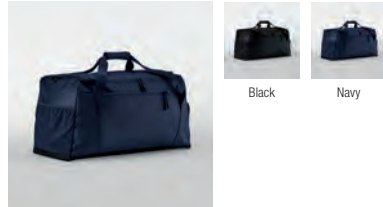

QS309 Studio Cross Body Bag

- Black
- Fresh Green
- Fresh Pink
- Natural Stone

QS320 Adapt Hybrid Kit Bag

- Black
- Graphite Grey
- Natural Stone

QS470 Multi-Sport Holdall

Black

Navy

QS475 Multi-Sport Backpack