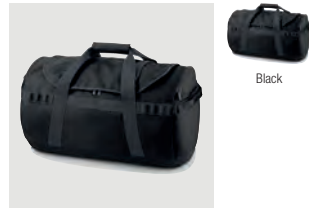

QD456 Classic Book Bag

Black Bottle Green Bright Royal Burgundy Classic Red French Navy Purple Yellow

QD457 Junior Book Bag with Strap

Bottle Green Bright Red Bright Royal Burgundy French Navy

New QD512 Active Outdoor 25 Litre Daypack

New QD513 Active Outdoor 30 Litre Backpack

QD520 Everyday Outdoor 20L Backpack

QD525 Pro Cargo Bag

New QD540 Zürich Travel Backpack

New QD542 Zürich Toploader Backpack

New QD543 Zürich Roll-Top Backpack

New QD544 Zürich 35 Litre Hybrid Holdall