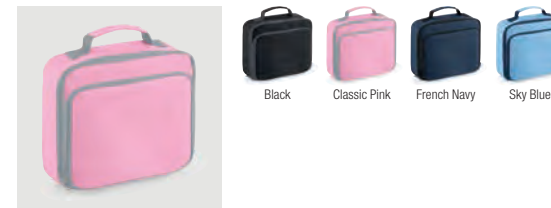

New QD283 UrbanShift Sacoche

Black Olive Green

QD360 Pro Golf Umbrella

Black

QD435 Lunch Cooler Bag

Black Classic Pink French Navy Sky Blue

QD440 Water Bottle and Holder

Black Bottle Green Bright Royal Classic Pink Classic Red French Navy Graphite Grey Sky Blue