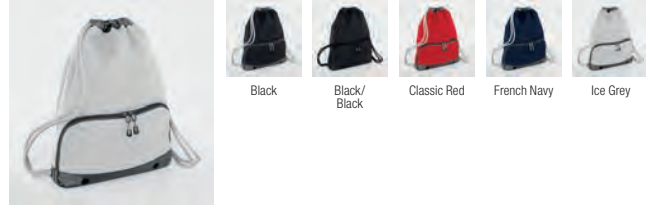

BG542 Athleisure Gymsac

Black

Black/Black

Classic Red

French Navy

Ice Grey