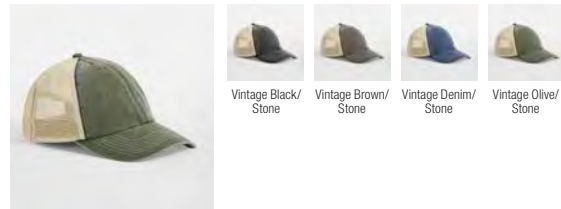

B672 6 Panel Vintage Trucker

Vintage Black/Stone
Vintage Brown/Stone
Vintage Denim/Stone
Vintage Olive/Stone