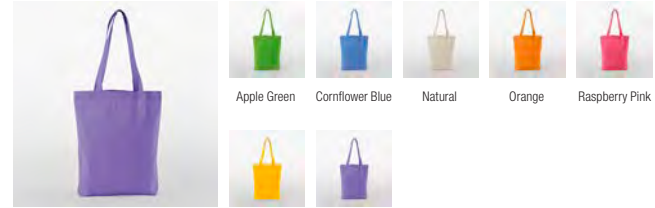

W688 Nautical Barrel Bag

Natural/Grey Natural/Navy Natural/Pink

W690 EarthAware® Organic Boat Bag

Natural/Amber Natural/Classic Red Natural/French Navy Natural/Sage Green

W691 EarthAware® Organic Twill Tote