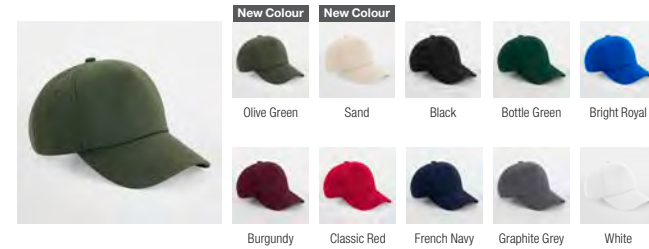

B11B Junior Legionnaire Style Cap

B15 Ultimate 5 Panel Cap

B15C Ultimate 5 Panel Cap – Sandwich Peak

B18 Ultimate 6 Panel Cap

B20 Athleisure 6 Panel Cap

B25 Authentic 5 Panel Cap

B25C Authentic 5 Panel Cap – Piped Peak