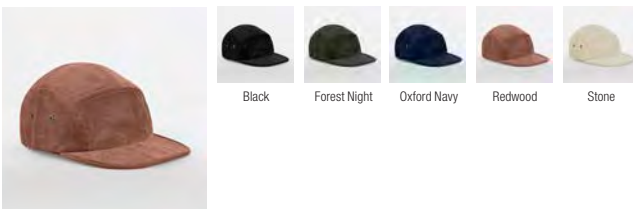

B679 EarthAware® Organic Cord Camper Cap

Black
Forest Night
Oxford Navy
Redwood
Stone