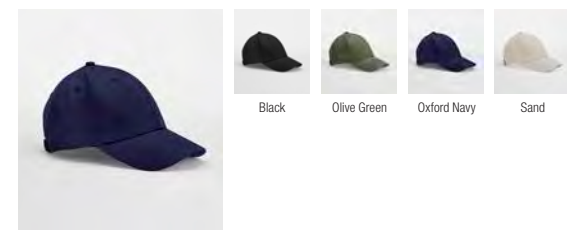

B801 EarthAware® Organic Cotton Canvas 6 Panel Cap