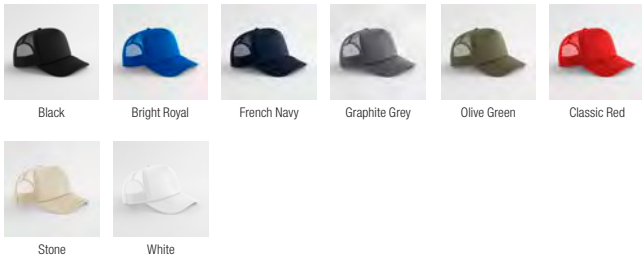

New B634R Classic Foam Trucker