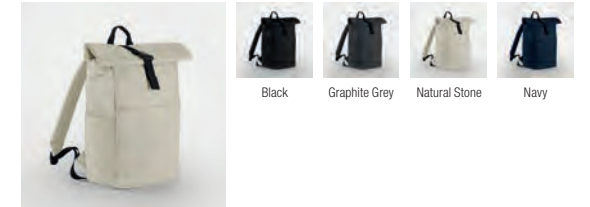

BG186 Premium Recycled Roll Top Backpack