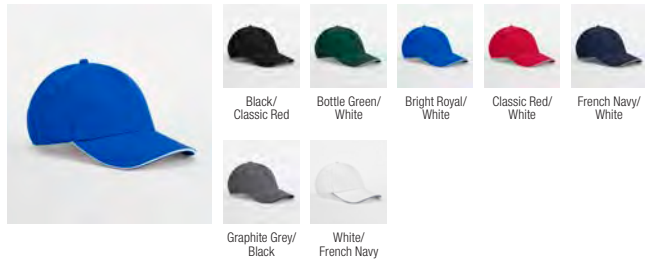

B825C EarthAware® Classic Organic Cotton 5 Panel Cap - Sandwich Peak