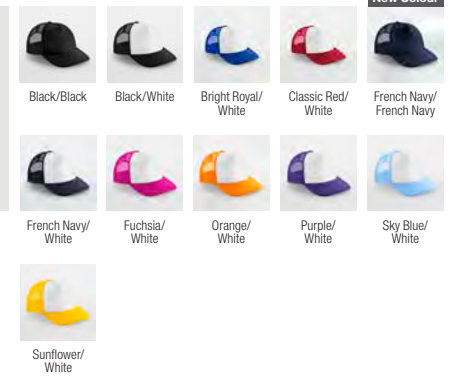

B642 Microknit Snapback Trucker

B643 Suede Snapback Trucker

B644R Technical Mesh Trucker

B645 Vintage Snapback Trucker

B645B Junior Vintage Snapback Trucker

B646 Urbanwear Trucker

B648 Urbanwear 6 Panel Snapback