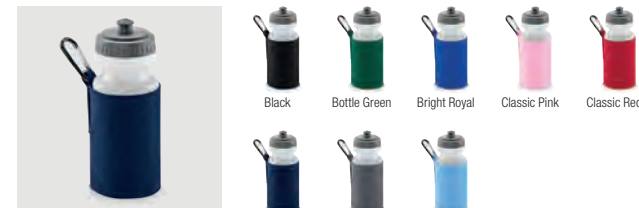

New QD283 UrbanShift Sacoche

Black Olive Green

QD360 Pro Golf Umbrella

Black

QD435 Lunch Cooler Bag

Black Classic Pink French Navy Sky Blue

QD440 Water Bottle and Holder

Black Bottle Green Bright Royal Classic Pink Classic Red French Navy Graphite Grey Sky Blue