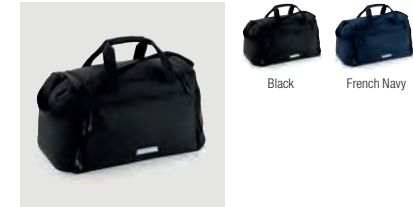

QD442 Pencil Case

Black Bright Royal Classic Pink Classic Red French Navy

QD445 Academy Backpack

Black French Navy

QD449 Academy Holdall

Black French Navy

QD452 Enhanced-Viz Book Bag

Bottle Green Bright Royal Burgundy Classic Red French Navy