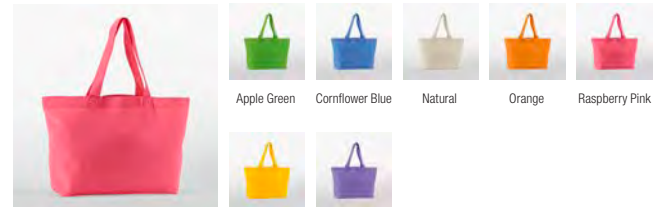

W695 EarthAware® Organic Twill Shopper

Sunflower Violet