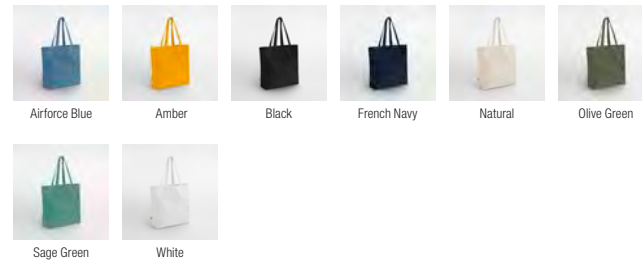

W701 Tea Towel

W710 Organic Cotton Tea Towel

W801 EarthAware® Organic Bag for Life

W801C EarthAware® Organic Bag for Life – Contrast Handles

New W804 EarthAware® Organic Varsity Shopper

New W805 EarthAware® Organic Maxi Bag for Life

W810 EarthAware® Organic Gymsac

W812 EarthAware® Organic Sea Bag

W814 EarthAware® Organic Barrel Bag

W816 EarthAware® Organic Yoga Mat Bag

W818 EarthAware® Organic Yoga Tote

W820 EarthAware® Organic Spring Wristlet
2 SIZES - S, L