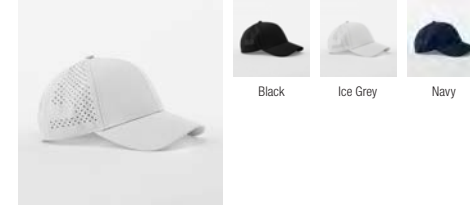

B189R Laser Performance Trucker