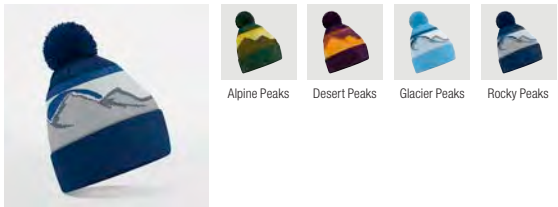

B395R Mountain Peaks Pom Pom Beanie

Alpine Peaks Desert Peaks Glacier Peaks Rocky Peaks