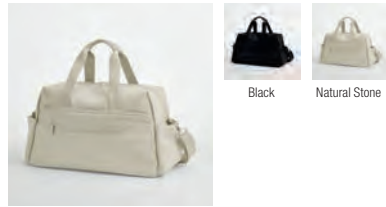

Black

QD779 Tailored Luxe Wash Bag

Black

QD810 Airside Underseat Backpack

QD813 Airside Weekender

QD815 Airside Cross Body Bag

QD878 NuHide® Weekender

QD879 NuHide® Washbag