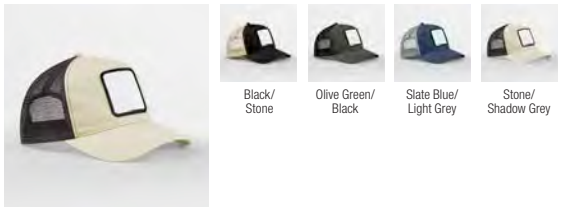

B636 Appliqué Patch 5 Panel Trucker