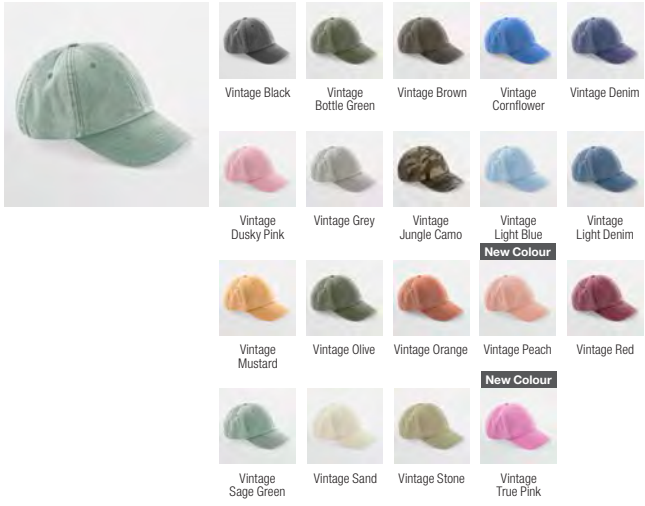

B655 Low Profile Vintage Cap