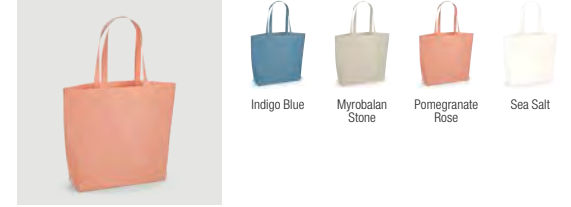

W285 Organic Natural Dyed Maxi Bag for Life

Indigo Blue Myrobalan Stone Pomegranate Rose Sea Salt