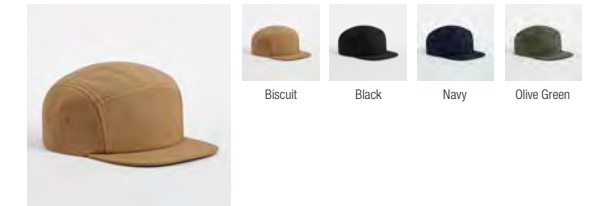

B187 Outdoor 6 Panel Cap

B188 Technical Running Cap

B189R Laser Performance Trucker

New B191R Water Resistant Lifestyle Cap

B194R Rope Detail Golf Cap

B195R Team Sports-Tech Cap

B196 Air Mesh 6 Panel Cap

B220R Recycled Fleece Outdoor Camper Cap