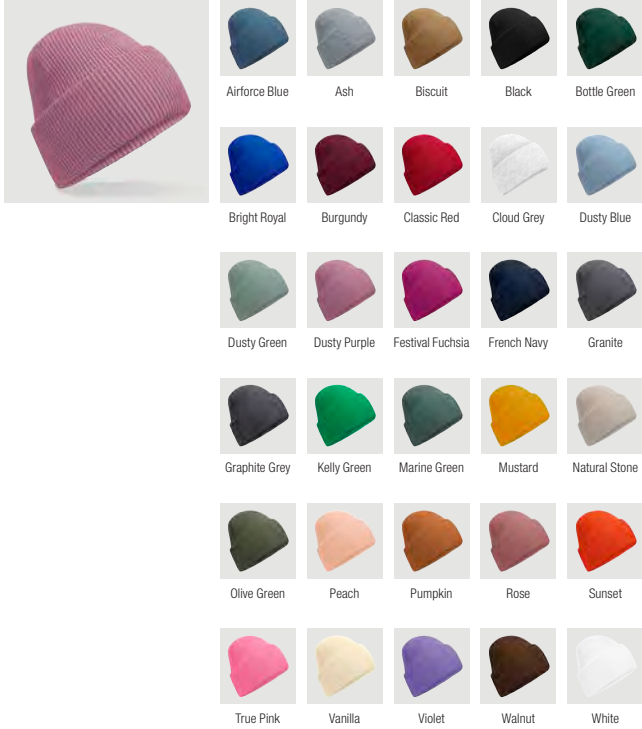

B385R Classic Engineered Deep Cuffed Beanie

Airforce Blue Ash Biscuit Black Bottle Green

Bright Royal Burgundy Classic Red Cloud Grey Dusty Blue

Dusty Green Dusty Purple Festival Fuchsia French Navy Granite

Graphite Grey Kelly Green Marine Green Mustard Natural Stone

Olive Green Peach Pumpkin Rose Sunset

True Pink Vanilla Violet Walnut White