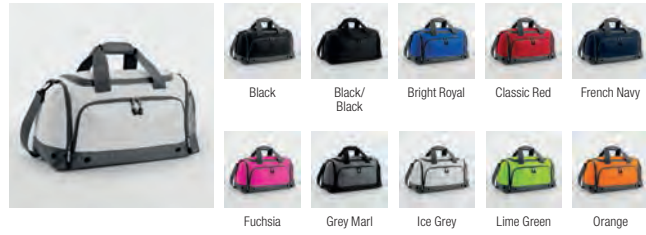

BG544 Athleisure Holdall

Black

Black/Black

Bright Royal

Classic Red

French Navy

Fuchsia

Grey Marl

Ice Grey

Lime Green

Orange

BG545 Athleisure Sports Backpack