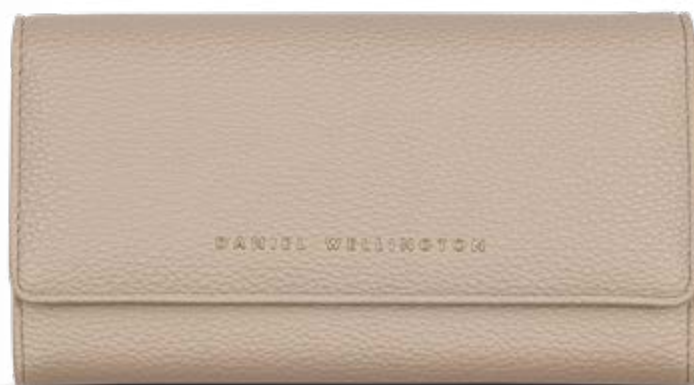

BUTTON WALLET WITH CHAIN
BLACK SAFFIANO 19x10 cm

89€

LONG CHAIN INSIDE THE WALLET

BUTTON WALLET WITH CHAIN
BLACK BOTTALATO 19x10 cm

89€

BUTTON WALLET WITH CHAIN
CREAM BOTTALATO 19x10 cm

89€

BUTTON WALLET WITH CHAIN
GREEN BOTTALATO 19x10 cm

89€

DW01900094

BUTTON WALLET WITH CHAIN
RED BOTTALATO 19x10 cm

89€

DW01900093

DANIEL WELLINGTON

UNIONE EUROPEA
REPUBBLICA ITALIANA

SSAPORTO