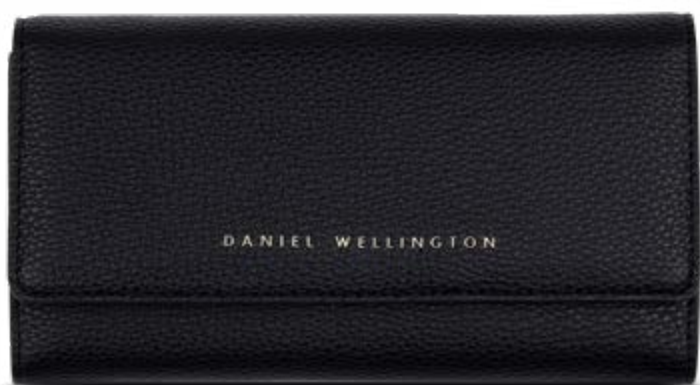

DANIEL WELLINGTON

DANIEL WELLINGTON

CLASSIC WALLET
BLACK LISCIO 11,5x9 cm

59€

DW01900031

CLASSIC WALLET
BLACK SAFFIANO 11,5x9 cm

59€

DW01900032

DANIEL WELLINGTON

ROUND ZIP WALLET WITH HANDLE
BLACK LISCIO 13x9,5 cm

79€

ROUND ZIP WALLET WITH HANDLE
BLACK SAFFIANO 13x9,5 cm

79€

ROUND ZIP WALLET WITH HANDLE
CREAM BOTTALATO 13x9,5 cm

79€

DANIEL WELLINGTON

BUTTON WALLET WITH CHAIN
BLACK SAFFIANO 19x10 cm

89€

LONG CHAIN INSIDE THE WALLET

BUTTON WALLET WITH CHAIN
BLACK BOTTALATO 19x10 cm

89€

BUTTON WALLET WITH CHAIN
CREAM BOTTALATO 19x10 cm

89€

BUTTON WALLET WITH CHAIN
GREEN BOTTALATO 19x10 cm