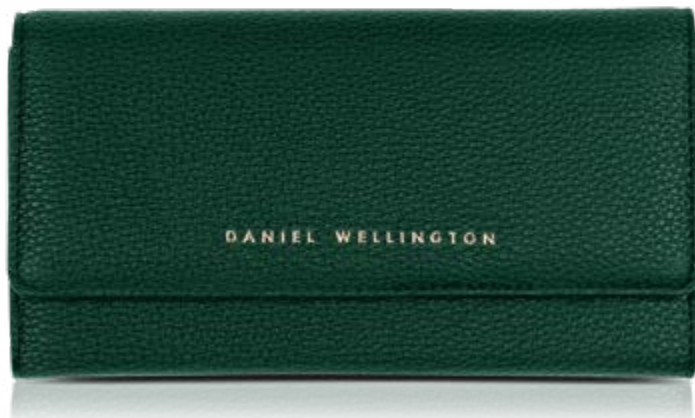

BUTTON WALLET WITH CHAIN
BLACK SAFFIANO 19x10 cm

89€

LONG CHAIN INSIDE THE WALLET

BUTTON WALLET WITH CHAIN
BLACK BOTTALATO 19x10 cm

89€

BUTTON WALLET WITH CHAIN
CREAM BOTTALATO 19x10 cm

89€

BUTTON WALLET WITH CHAIN
GREEN BOTTALATO 19x10 cm

89€

DW01900094

BUTTON WALLET WITH CHAIN
RED BOTTALATO 19x10 cm

89€

DW01900093

DANIEL WELLINGTON

UNIONE EUROPEA
REPUBBLICA ITALIANA

SSAPORTO