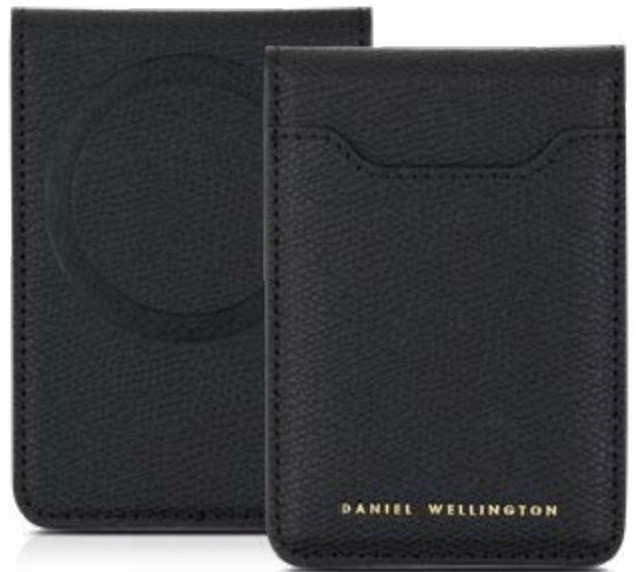

39€

3 CARDS HOLDER WITH MAGNET
BLACK BOTTALATO 6,5x9,5 cm

39€

NEW

NEW

NEW

NEW

NEW

NEW

NEW

NEW

6 CARDS HOLDER WITH MAGNET
BLACK LISCIO 6,8x10 cm

49€

6 CARDS HOLDER INTERIOR

6 CARDS HOLDER WITH MAGNET
BLACK SAFFIANO 6,8x10 cm

49€

6 CARDS HOLDER WITH MAGNET
BLACK BOTTALATO 6,8x10 cm

49€

4 CARDS HOLDER WITH CASH HOLDER AND
MAGNET BLACK LISCIO 6,5x9,5 cm

59€

4 CARDS HOLDER INTERIOR

4 CARDS HOLDER WITH CASH HOLDER
AND MAGNET BLACK SAFFIANO 6,5x9,5 cm