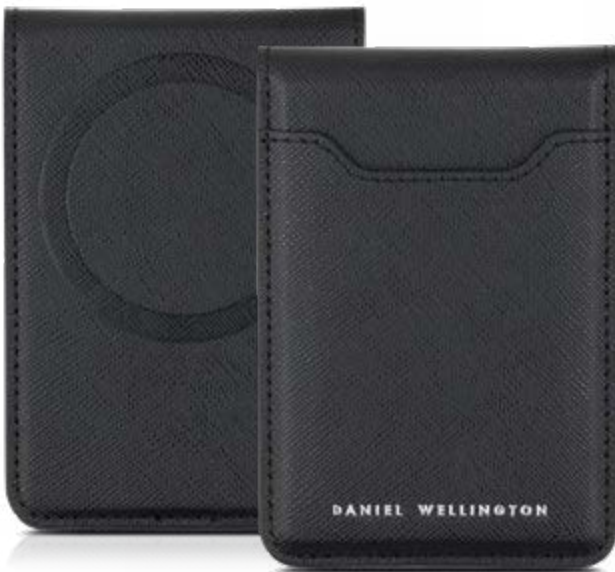

39€

3 CARDS HOLDER WITH MAGNET
BLACK BOTTALATO 6,5x9,5 cm

39€

NEW

NEW

NEW

NEW

NEW

NEW

NEW

NEW

6 CARDS HOLDER WITH MAGNET
BLACK LISCIO 6,8x10 cm

49€

6 CARDS HOLDER INTERIOR

6 CARDS HOLDER WITH MAGNET
BLACK SAFFIANO 6,8x10 cm

49€

6 CARDS HOLDER WITH MAGNET
BLACK BOTTALATO 6,8x10 cm

49€

4 CARDS HOLDER WITH CASH HOLDER AND
MAGNET BLACK LISCIO 6,5x9,5 cm

59€

4 CARDS HOLDER INTERIOR

4 CARDS HOLDER WITH CASH HOLDER
AND MAGNET BLACK SAFFIANO 6,5x9,5 cm