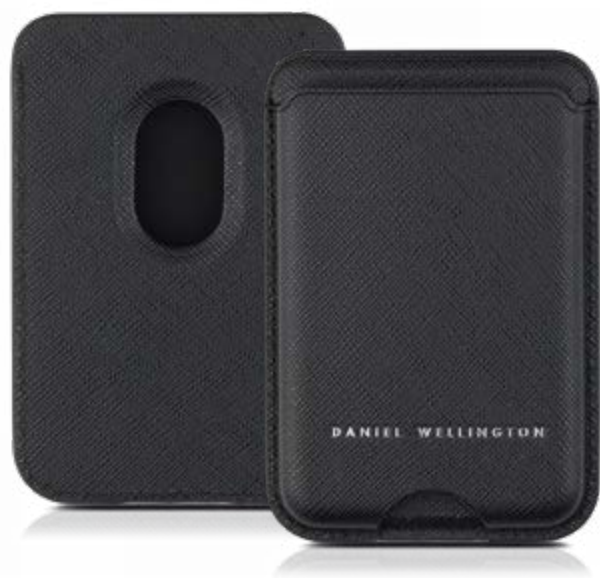

LINEA **PELLETTERIA**
DANIEL WELLINGTON

BORSE PICCOLA PELLETERIA ACCESSORI

DANIEL WELLINGTON

LEATHER GOODS

GENNAIO 2026

3 CARDS HOLDER WITH MAGNET
BLACK LISCIO 6,5x9,5 cm

39€

3 CARDS HOLDER WITH MAGNET
BLACK SAFFIANO 6,5x9,5 cm

39€

3 CARDS HOLDER WITH MAGNET
BLACK BOTTALATO 6,5x9,5 cm

39€

NEW

NEW

NEW

NEW

NEW

NEW

NEW

NEW

6 CARDS HOLDER WITH MAGNET
BLACK LISCIO 6,8x10 cm

49€

6 CARDS HOLDER INTERIOR

6 CARDS HOLDER WITH MAGNET
BLACK SAFFIANO 6,8x10 cm

49€

6 CARDS HOLDER WITH MAGNET
BLACK BOTTALATO 6,8x10 cm

49€

4 CARDS HOLDER WITH CASH HOLDER AND
MAGNET BLACK LISCIO 6,5x9,5 cm

59€

4 CARDS HOLDER INTERIOR

4 CARDS HOLDER WITH CASH HOLDER
AND MAGNET BLACK SAFFIANO 6,5x9,5 cm